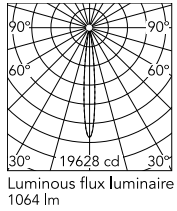

Physical

Colour	White/Bronze
Trim	No
Orientation	Fixed
Net weight (kg)	0.34
Package height (mm)	16
Package width (mm)	14
Package length (mm)	21
IP internal	20
IP external	55

Download

Mounting instructions [↓ PDF](#)

Schematic light drawing

Photometric

Lighting type	Direct
Light distribution	Symmetric
CCT (K)	3000
CRI>	90
LED Life / Failure Ratio	L80B10 > 50.000h (Tc=85°C)
Beam angle C0-180 (°)	11
Beam angle C90-270 (°)	11
Extreme cut off	No
UGR _L	<10