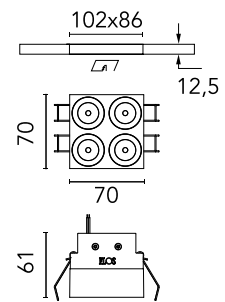

Are you a professional and your project needs consulting and support?

[BOOK AN APPOINTMENT](#)

Main specifications

Mounting	Ceiling recessed
Environments	Indoor dry location
Light source type	LED
Light sources included	Yes
LED type	Power LED
Number of lamps	1
System power (W)	10.8
Source flux (lm)	1281
Lumen Output (lm)	1064
Efficacy (lm/W)	98

Physical

Colour	Black/Bronze
Trim	No
Orientation	Fixed
Net weight (kg)	0.34
Package height (mm)	16
Package width (mm)	14
Package length (mm)	21
IP internal	20
IP external	55

Download

Mounting instructions [↓ PDF](#)

Photometric Files

LDT / IES [↓ ZIP](#)

Technical Drawings

2D [↓ ZIP](#)

3D [↓ ZIP](#)