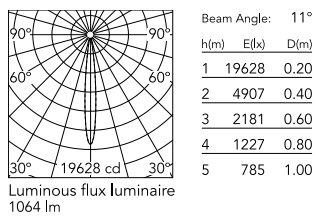

Physical

Colour	Black/Bronze
Trim	No
Orientation	Fixed
Net weight (kg)	0.34
Package height (mm)	16
Package width (mm)	14
Package length (mm)	21
IP internal	20
IP external	55

Download

Mounting instructions [↓ PDF](#)

Schematic light drawing

Photometric

Lighting type	Direct
Light distribution	Symmetric
CCT (K)	3000
CRI>	90
LED Life / Failure Ratio	L80B10 > 50.000h (Tc=85°C)
Beam angle C0-180 (°)	11
Beam angle C90-270 (°)	11
Extreme cut off	No
UGR _L	<10