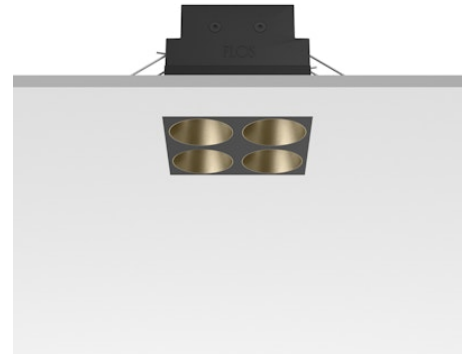

FLOS

05.0647.14C Black/Bronze

Light Shadow Fixed No Trim 4 Spots Square Optic Spot

Designed by FLOS Architectural, 2022

1064lm - 3000K - CRI> 90 - Beam° 11

Recessed integrated luminaire with 4 LED lighting spots. Remote power supply included (220-240V). It requires a pre-installation frame, to be ordered separately.

Are you a professional and your project needs consulting and support?

[BOOK AN APPOINTMENT](#)

Main specifications

Mounting	Ceiling recessed
Environments	Indoor dry location
Light source type	LED
Light sources included	Yes
LED type	Power LED
Number of lamps	1
System power (W)	10.8
Source flux (lm)	1281
Lumen Output (lm)	1064
Efficacy (lm/W)	98

Physical

Colour	Black/Bronze
Trim	No
Orientation	Fixed
Net weight (kg)	0.34
Package height (mm)	16
Package width (mm)	14
Package length (mm)	21
IP internal	20
IP external	55

Download

Mounting instructions [↓ PDF](#)

Schematic light drawing

Photometric

Lighting type	Direct
Light distribution	Symmetric
CCT (K)	3000
CRI>	90
LED Life / Failure Ratio	L80B10 > 50.000h (Tc=85°C)
Beam angle C0-180 (°)	11
Beam angle C90-270 (°)	11
Extreme cut off	No
UGR _L	<10