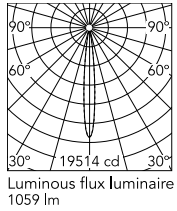

Physical

Colour	White/Black
Trim	No
Orientation	Fixed
Net weight (kg)	0.34
Package height (mm)	16
Package width (mm)	14
Package length (mm)	21
IP internal	20
IP external	55

Download

Mounting instructions [↓ PDF](#)

Schematic light drawing

Photometric

Lighting type	Direct
Light distribution	Symmetric
CCT (K)	3000
CRI>	90
LED Life / Failure Ratio	L80B10 > 50.000h (Tc=85°C)
Beam angle C0-180 (°)	11
Beam angle C90-270 (°)	11
Extreme cut off	No
UGR _L	<10