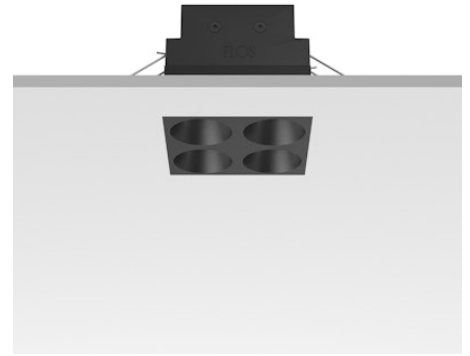

## Light Shadow Fixed No Trim 4 Spots Square Optic Spot

Designed by FLOS Architectural, 2022

1059lm - 3000K - CRI> 90 - Beam° 11

Recessed integrated luminaire with 4 LED lighting spots. Remote power supply included (220-240V). It requires a pre-installation frame, to be ordered separately.

### Main specifications

Mounting	Ceiling recessed
Environments	Indoor dry location
Light source type	LED
Light sources included	Yes
LED type	Power LED
Number of lamps	1
System power (W)	10.8
Source flux (lm)	1281
Lumen Output (lm)	1059
Efficacy (lm/W)	98