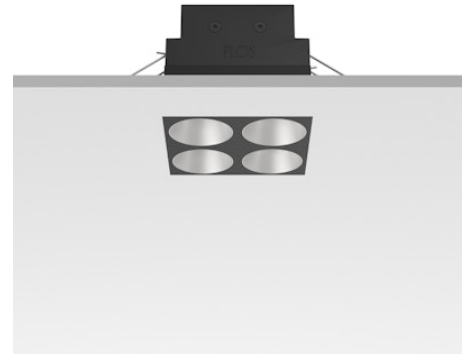

## Light Shadow Fixed No Trim 4 Spots Square Optic Spot

Designed by FLOS Architectural, 2022

1077lm - 3000K - CRI> 90 - Beam° 11

Recessed integrated luminaire with 4 LED lighting spots. Remote power supply included (220-240V). It requires a pre-installation frame, to be ordered separately.

### Main specifications

Mounting	Ceiling recessed
Environments	Indoor dry location
Light source type	LED
Light sources included	Yes
LED type	Power LED
Number of lamps	1
System power (W)	10.8
Source flux (lm)	1281
Lumen Output (lm)	1077
Efficacy (lm/W)	99