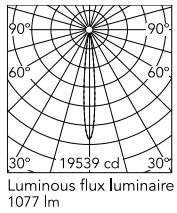

### Physical

Colour	Black/White
Trim	No
Orientation	Fixed
Net weight (kg)	0.34
Package height (mm)	16
Package width (mm)	14
Package length (mm)	21
IP internal	20
IP external	55

### Technical Drawings

2D [↓ ZIP](#)

3D [↓ ZIP](#)

## Schematic light drawing

Beam Angle: 11°

h(m)	E(lx)	D(m)
1	19539	0.20
2	4885	0.40
3	2171	0.60
4	1221	0.80
5	782	1.00