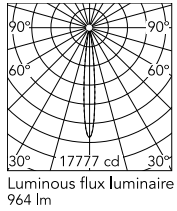

Physical

Colour	White/Steel
Trim	No
Orientation	Fixed
Net weight (kg)	0.34
Package height (mm)	16
Package width (mm)	14
Package length (mm)	21
IP internal	20
IP external	55

Download

Mounting instructions [↓ PDF](#)

Schematic light drawing

h(m)	E(lx)	D(m)
1	17777	0.20
2	4444	0.40
3	1975	0.60
4	1111	0.79
5	711	0.99

Photometric

Lighting type	Direct
Light distribution	Symmetric
CCT (K)	2700
CRI>	90
LED Life / Failure Ratio	L80B10 > 50.000h (Tc=85°C)
Beam angle C0-180 (°)	11
Beam angle C90-270 (°)	11
Extreme cut off	No
UGR _L	<10