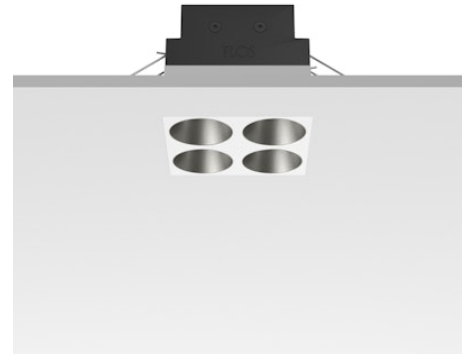

FLOS

05.0644.40C White/Steel

Light Shadow Fixed No Trim 4 Spots Square Optic Spot

Designed by FLOS Architectural, 2022

964lm - 2700K - CRI> 90 - Beam° 11

Recessed integrated luminaire with 4 LED lighting spots. Remote power supply included (220-240V). It requires a pre-installation frame, to be ordered separately.

Are you a professional and your project needs consulting and support?

[BOOK AN APPOINTMENT](#)

Main specifications

Mounting	Ceiling recessed
Environments	Indoor dry location
Light source type	LED
Light sources included	Yes
LED type	Power LED
Number of lamps	1
System power (W)	10.8
Source flux (lm)	1169
Lumen Output (lm)	964
Efficacy (lm/W)	89

Physical

Colour	White/Steel
Trim	No
Orientation	Fixed
Net weight (kg)	0.34
Package height (mm)	16
Package width (mm)	14
Package length (mm)	21
IP internal	20
IP external	55

Download

Mounting instructions [↓ PDF](#)