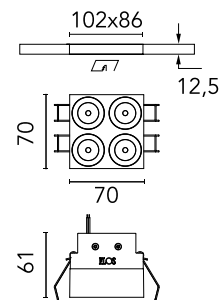

FLOS

05.0642.40C White/Bronze

Light Shadow Fixed No Trim 4 Spots Square Optic Spot

Designed by FLOS Architectural, 2022

970lm - 2700K - CRI> 90 - Beam° 11

Recessed integrated luminaire with 4 LED lighting spots. Remote power supply included (220-240V). It requires a pre-installation frame, to be ordered separately.

Are you a professional and your project needs consulting and support?

[BOOK AN APPOINTMENT](#)

Main specifications

Mounting	Ceiling recessed
Environments	Indoor dry location
Light source type	LED
Light sources included	Yes
LED type	Power LED
Number of lamps	1
System power (W)	10.8
Source flux (lm)	1169
Lumen Output (lm)	970
Efficacy (lm/W)	89

Physical

Colour	White/Bronze
Trim	No
Orientation	Fixed
Net weight (kg)	0.34
Package height (mm)	16
Package width (mm)	14
Package length (mm)	21
IP internal	20
IP external	55

Download

Mounting instructions [↓ PDF](#)

Schematic light drawing

h(m)	E(lx)	D(m)
1	17894	0.20
2	4474	0.40
3	1988	0.60
4	1118	0.80
5	716	1.00

Photometric

Lighting type	Direct
Light distribution	Symmetric
CCT (K)	2700
CRI>	90
LED Life / Failure Ratio	L80B10 > 50.000h (Tc=85°C)
Beam angle C0-180 (°)	11
Beam angle C90-270 (°)	11
Extreme cut off	No
UGR _L	<10