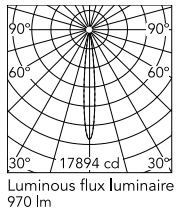

Physical

Colour	White/Bronze
Trim	No
Orientation	Fixed
Net weight (kg)	0.34
Package height (mm)	16
Package width (mm)	14
Package length (mm)	21
IP internal	20
IP external	55

Download

Mounting instructions [↓ PDF](#)

Schematic light drawing

h(m)	E(lx)	D(m)
1	17894	0.20
2	4474	0.40
3	1988	0.60
4	1118	0.80
5	716	1.00

Photometric

Lighting type	Direct
Light distribution	Symmetric
CCT (K)	2700
CRI>	90
LED Life / Failure Ratio	L80B10 > 50.000h (Tc=85°C)
Beam angle C0-180 (°)	11
Beam angle C90-270 (°)	11
Extreme cut off	No
UGR _L	<10