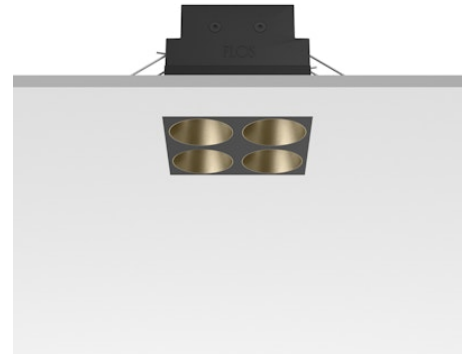

FLOS

05.0642.14C Black/Bronze

Light Shadow Fixed No Trim 4 Spots Square Optic Spot

Designed by FLOS Architectural, 2022

970lm - 2700K - CRI> 90 - Beam° 11

Recessed integrated luminaire with 4 LED lighting spots. Remote power supply included (220-240V). It requires a pre-installation frame, to be ordered separately.

Are you a professional and your project needs consulting and support?

[BOOK AN APPOINTMENT](#)

Main specifications

Mounting	Ceiling recessed
Environments	Indoor dry location
Light source type	LED
Light sources included	Yes
LED type	Power LED
Number of lamps	1
System power (W)	10.8
Source flux (lm)	1169
Lumen Output (lm)	970
Efficacy (lm/W)	89

Physical

Colour	Black/Bronze
Trim	No
Orientation	Fixed
Net weight (kg)	0.34
Package height (mm)	16
Package width (mm)	14
Package length (mm)	21
IP internal	20
IP external	55

Download

Mounting instructions [↓ PDF](#)