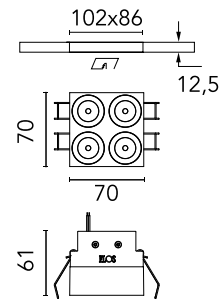

FLOS

05.0642.14C Black/Bronze

Light Shadow Fixed No Trim 4 Spots Square Optic Spot

Designed by FLOS Architectural, 2022

970lm - 2700K - CRI> 90 - Beam° 11

Recessed integrated luminaire with 4 LED lighting spots. Remote power supply included (220-240V). It requires a pre-installation frame, to be ordered separately.

Are you a professional and your project needs consulting and support?

[BOOK AN APPOINTMENT](#)

Main specifications

Mounting	Ceiling recessed
Environments	Indoor dry location
Light source type	LED
Light sources included	Yes
LED type	Power LED
Number of lamps	1
System power (W)	10.8
Source flux (lm)	1169
Lumen Output (lm)	970
Efficacy (lm/W)	89

Physical

Colour	Black/Bronze
Trim	No
Orientation	Fixed
Net weight (kg)	0.34
Package height (mm)	16
Package width (mm)	14
Package length (mm)	21
IP internal	20
IP external	55

Download

Mounting instructions [↓ PDF](#)

Schematic light drawing

Photometric

Lighting type	Direct
Light distribution	Symmetric
CCT (K)	2700
CRI>	90
LED Life / Failure Ratio	L80B10 > 50.000h (Tc=85°C)
Beam angle C0-180 (°)	11
Beam angle C90-270 (°)	11
Extreme cut off	No
UGR _L	<10