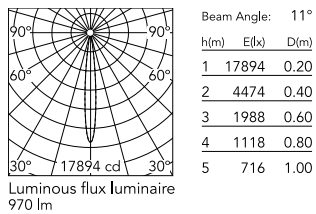

Physical

Colour	Black/Bronze
Trim	No
Orientation	Fixed
Net weight (kg)	0.34
Package height (mm)	16
Package width (mm)	14
Package length (mm)	21
IP internal	20
IP external	55

Download

Mounting instructions [↓ PDF](#)

Schematic light drawing

Photometric

Lighting type	Direct
Light distribution	Symmetric
CCT (K)	2700
CRI>	90
LED Life / Failure Ratio	L80B10 > 50.000h (Tc=85°C)
Beam angle C0-180 (°)	11
Beam angle C90-270 (°)	11
Extreme cut off	No
UGR _L	<10