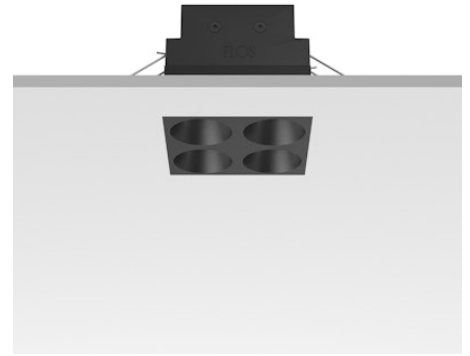

## Light Shadow Fixed No Trim 4 Spots Square Optic Spot

Designed by FLOS Architectural, 2022

966lm - 2700K - CRI> 90 - Beam° 11

Recessed integrated luminaire with 4 LED lighting spots. Remote power supply included (220-240V). It requires a pre-installation frame, to be ordered separately.

### Main specifications

Mounting	Ceiling recessed
Environments	Indoor dry location
Light source type	LED
Light sources included	Yes
LED type	Power LED
Number of lamps	1
System power (W)	10.8
Source flux (lm)	1169
Lumen Output (lm)	966
Efficacy (lm/W)	89