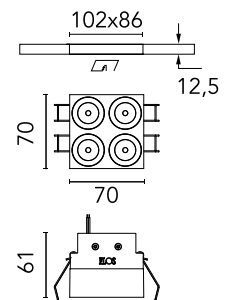

Are you a professional and your project needs consulting and support?

[BOOK AN APPOINTMENT](#)

Main specifications

Mounting	Ceiling recessed
Environments	Indoor dry location
Light source type	LED
Light sources included	Yes
LED type	Power LED
Number of lamps	1
System power (W)	10.8
Source flux (lm)	1169
Lumen Output (lm)	982
Efficacy (lm/W)	90

Physical

Colour	White/White
Trim	No
Orientation	Fixed
Net weight (kg)	0.34
Package height (mm)	16
Package width (mm)	14
Package length (mm)	21
IP internal	20
IP external	55

Download

Mounting instructions [↓ PDF](#)

Photometric Files

LDT / IES [↓ ZIP](#)

Technical Drawings

2D [↓ ZIP](#)

3D [↓ ZIP](#)