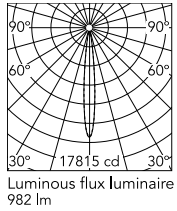

Physical

Colour	White/White
Trim	No
Orientation	Fixed
Net weight (kg)	0.34
Package height (mm)	16
Package width (mm)	14
Package length (mm)	21
IP internal	20
IP external	55

Download

Mounting instructions [↓ PDF](#)

Schematic light drawing

h(m)	E(lx)	D(m)
1	17815	0.20
2	4454	0.40
3	1979	0.60
4	1113	0.80
5	713	1.00

Photometric

Lighting type	Direct
Light distribution	Symmetric
CCT (K)	2700
CRI>	90
LED Life / Failure Ratio	L80B10 > 50.000h (Tc=85°C)
Beam angle C0-180 (°)	11
Beam angle C90-270 (°)	11
Extreme cut off	No
UGR _L	<10