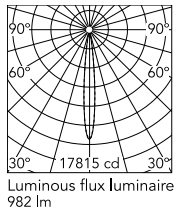

Physical

Colour	Black/White
Trim	No
Orientation	Fixed
Net weight (kg)	0.34
Package height (mm)	16
Package width (mm)	14
Package length (mm)	21
IP internal	20
IP external	55

Download

Mounting instructions [↓ PDF](#)

Schematic light drawing

h(m)	E(lx)	D(m)
1	17815	0.20
2	4454	0.40
3	1979	0.60
4	1113	0.80
5	713	1.00

Photometric

Lighting type	Direct
Light distribution	Symmetric
CCT (K)	2700
CRI>	90
LED Life / Failure Ratio	L80B10 > 50.000h (Tc=85°C)
Beam angle C0-180 (°)	11
Beam angle C90-270 (°)	11
Extreme cut off	No
UGR _L	<10