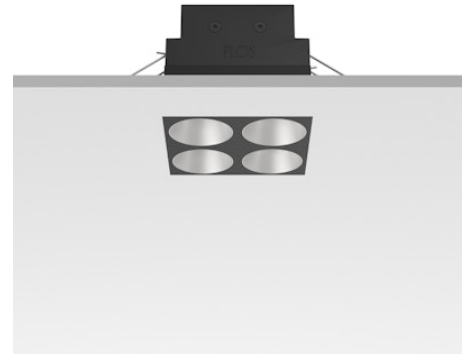

FLOS

05.0640.14C Black/White

Light Shadow Fixed No Trim 4 Spots Square Optic Spot

Designed by FLOS Architectural, 2022

982lm - 2700K - CRI> 90 - Beam° 11

Recessed integrated luminaire with 4 LED lighting spots. Remote power supply included (220-240V). It requires a pre-installation frame, to be ordered separately.

Are you a professional and your project needs consulting and support?

[BOOK AN APPOINTMENT](#)

Main specifications

Mounting	Ceiling recessed
Environments	Indoor dry location
Light source type	LED
Light sources included	Yes
LED type	Power LED
Number of lamps	1
System power (W)	10.8
Source flux (lm)	1169
Lumen Output (lm)	982
Efficacy (lm/W)	90

Physical

Colour	Black/White
Trim	No
Orientation	Fixed
Net weight (kg)	0.34
Package height (mm)	16
Package width (mm)	14
Package length (mm)	21
IP internal	20
IP external	55

Download

Mounting instructions [↓ PDF](#)