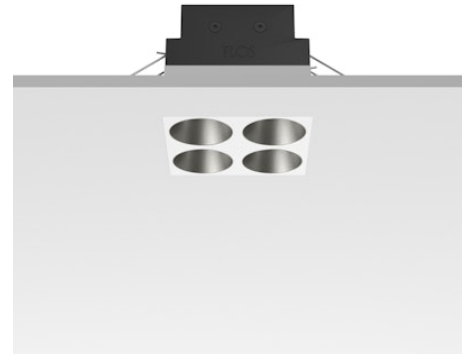

FLOS

05.0659.40C White/Steel

Light Shadow Fixed No Trim 4 Spots Square Optic Medium

Designed by FLOS Architectural, 2022

1065lm - 3000K - CRI> 90 - Beam° 25

Recessed integrated luminaire with 4 LED lighting spots. Remote power supply included (220-240V). It requires a pre-installation frame, to be ordered separately.

Are you a professional and your project needs consulting and support?

[BOOK AN APPOINTMENT](#)

Main specifications

Mounting	Ceiling recessed
Environments	Indoor dry location
Light source type	LED
Light sources included	Yes
LED type	Power LED
Number of lamps	1
System power (W)	10.8
Source flux (lm)	1281
Lumen Output (lm)	1065
Efficacy (lm/W)	98

Physical

Colour	White/Steel
Trim	No
Orientation	Fixed
Net weight (kg)	0.34
Package height (mm)	16
Package width (mm)	14
Package length (mm)	21
IP internal	20
IP external	55

Download

Mounting instructions [↓ PDF](#)