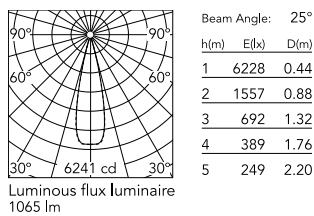

Physical

Colour	White/Steel
Trim	No
Orientation	Fixed
Net weight (kg)	0.34
Package height (mm)	16
Package width (mm)	14
Package length (mm)	21
IP internal	20
IP external	55

Download

Mounting instructions [↓ PDF](#)

Schematic light drawing

Photometric

Lighting type	Direct
Light distribution	Symmetric
CCT (K)	3000
CRI>	90
LED Life / Failure Ratio	L80B10 > 50.000h (Tc=85°C)
Beam angle C0-180 (°)	25
Beam angle C90-270 (°)	25
Extreme cut off	No
UGR _L	<10