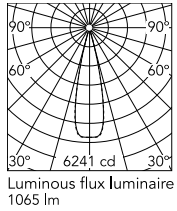

Physical

Colour	Black/Steel
Trim	No
Orientation	Fixed
Net weight (kg)	0.34
Package height (mm)	16
Package width (mm)	14
Package length (mm)	21
IP internal	20
IP external	55

Download

Mounting instructions [↓ PDF](#)

Schematic light drawing

h(m)	E(lx)	D(m)
1	6228	0.44
2	1557	0.88
3	692	1.32
4	389	1.76
5	249	2.20

Photometric

Lighting type	Direct
Light distribution	Symmetric
CCT (K)	3000
CRI>	90
LED Life / Failure Ratio	L80B10 > 50.000h (Tc=85°C)
Beam angle C0-180 (°)	25
Beam angle C90-270 (°)	25
Extreme cut off	No
UGR _L	<10