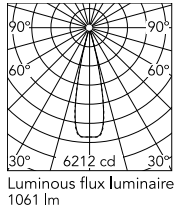

Physical

Colour	White/Bronze
Trim	No
Orientation	Fixed
Net weight (kg)	0.34
Package height (mm)	16
Package width (mm)	14
Package length (mm)	21
IP internal	20
IP external	55

Download

Mounting instructions [↓ PDF](#)

Schematic light drawing

h(m)	E(lx)	D(m)
1	6186	0.44
2	1546	0.88
3	687	1.32
4	387	1.76
5	247	2.20

Photometric

Lighting type	Direct
Light distribution	Symmetric
CCT (K)	3000
CRI>	90
LED Life / Failure Ratio	L80B10 > 50.000h (Tc=85°C)
Beam angle C0-180 (°)	25
Beam angle C90-270 (°)	25
Extreme cut off	No
UGR _L	<10