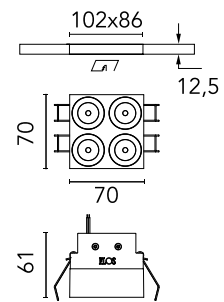

FLOS

05.0657.14C Black/Bronze

Light Shadow Fixed No Trim 4 Spots Square Optic Medium

Designed by FLOS Architectural, 2022

1061lm - 3000K - CRI> 90 - Beam° 25

Recessed integrated luminaire with 4 LED lighting spots. Remote power supply included (220-240V). It requires a pre-installation frame, to be ordered separately.

Are you a professional and your project needs consulting and support?

[BOOK AN APPOINTMENT](#)

Main specifications

Mounting	Ceiling recessed
Environments	Indoor dry location
Light source type	LED
Light sources included	Yes
LED type	Power LED
Number of lamps	1
System power (W)	10.8
Source flux (lm)	1281
Lumen Output (lm)	1061
Efficacy (lm/W)	98

Physical

Colour	Black/Bronze
Trim	No
Orientation	Fixed
Net weight (kg)	0.34
Package height (mm)	16
Package width (mm)	14
Package length (mm)	21
IP internal	20
IP external	55

Download

Mounting instructions [↓ PDF](#)

Schematic light drawing

Photometric

Lighting type	Direct
Light distribution	Symmetric
CCT (K)	3000
CRI>	90
LED Life / Failure Ratio	L80B10 > 50.000h (Tc=85°C)
Beam angle C0-180 (°)	25
Beam angle C90-270 (°)	25
Extreme cut off	No
UGR _L	<10