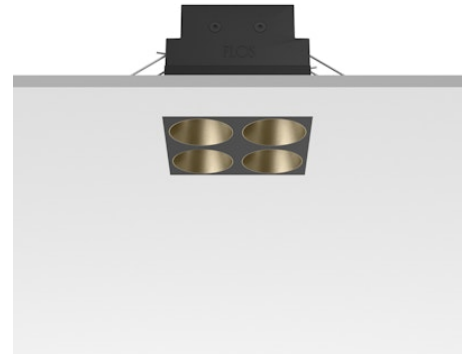

FLOS

05.0657.14C Black/Bronze

Light Shadow Fixed No Trim 4 Spots Square Optic Medium

Designed by FLOS Architectural, 2022

1061lm - 3000K - CRI> 90 - Beam° 25

Recessed integrated luminaire with 4 LED lighting spots. Remote power supply included (220-240V). It requires a pre-installation frame, to be ordered separately.

Are you a professional and your project needs consulting and support?

[BOOK AN APPOINTMENT](#)

Main specifications

Mounting	Ceiling recessed
Environments	Indoor dry location
Light source type	LED
Light sources included	Yes
LED type	Power LED
Number of lamps	1
System power (W)	10.8
Source flux (lm)	1281
Lumen Output (lm)	1061
Efficacy (lm/W)	98

Physical

Colour	Black/Bronze
Trim	No
Orientation	Fixed
Net weight (kg)	0.34
Package height (mm)	16
Package width (mm)	14
Package length (mm)	21
IP internal	20
IP external	55

Download

Mounting instructions [↓ PDF](#)

Schematic light drawing

Photometric

Lighting type	Direct
Light distribution	Symmetric
CCT (K)	3000
CRI>	90
LED Life / Failure Ratio	L80B10 > 50.000h (Tc=85°C)
Beam angle C0-180 (°)	25
Beam angle C90-270 (°)	25
Extreme cut off	No
UGR _L	<10