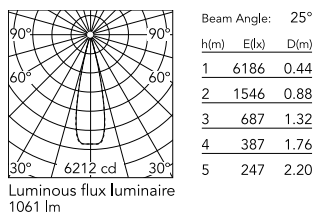

Physical

Colour	Black/Bronze
Trim	No
Orientation	Fixed
Net weight (kg)	0.34
Package height (mm)	16
Package width (mm)	14
Package length (mm)	21
IP internal	20
IP external	55

Download

Mounting instructions [↓ PDF](#)

Schematic light drawing

Photometric

Lighting type	Direct
Light distribution	Symmetric
CCT (K)	3000
CRI>	90
LED Life / Failure Ratio	L80B10 > 50.000h (Tc=85°C)
Beam angle C0-180 (°)	25
Beam angle C90-270 (°)	25
Extreme cut off	No
UGR _L	<10