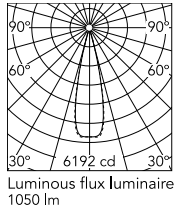

### Physical

Colour	White/Black
Trim	No
Orientation	Fixed
Net weight (kg)	0.34
Package height (mm)	16
Package width (mm)	14
Package length (mm)	21
IP internal	20
IP external	55

### Technical Drawings

2D [↓ ZIP](#)

3D [↓ ZIP](#)

## Schematic light drawing

h(m)	E(lx)	D(m)
1	6163	0.43
2	1541	0.87
3	685	1.30
4	385	1.74
5	247	2.17