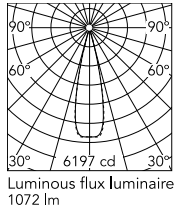

Physical

Colour	White/White
Trim	No
Orientation	Fixed
Net weight (kg)	0.34
Package height (mm)	16
Package width (mm)	14
Package length (mm)	21
IP internal	20
IP external	55

Download

Mounting instructions [↓ PDF](#)

Schematic light drawing

h(m)	E(lx)	D(m)
1	6169	0.44
2	1542	0.88
3	685	1.31
4	386	1.75
5	247	2.19

Photometric

Lighting type	Direct
Light distribution	Symmetric
CCT (K)	3000
CRI>	90
LED Life / Failure Ratio	L80B10 > 50.000h (Tc=85°C)
Beam angle C0-180 (°)	25
Beam angle C90-270 (°)	25
Extreme cut off	No
UGR _L	<10