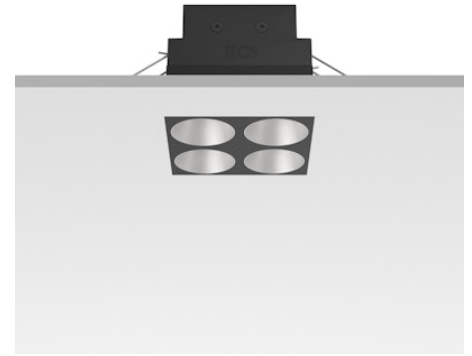

## Light Shadow Fixed No Trim 4 Spots Square Optic Medium

Designed by FLOS Architectural, 2022

1072lm - 3000K - CRI> 90 - Beam° 25

Recessed integrated luminaire with 4 LED lighting spots. Remote power supply included (220-240V). It requires a pre-installation frame, to be ordered separately.

### Main specifications

Mounting	Ceiling recessed
Environments	Indoor dry location
Light source type	LED
Light sources included	Yes
LED type	Power LED
Number of lamps	1
System power (W)	10.8
Source flux (lm)	1281
Lumen Output (lm)	1072
Efficacy (lm/W)	99