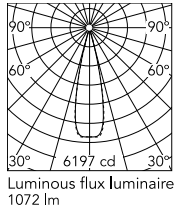

### Physical

Colour	Black/White
Trim	No
Orientation	Fixed
Net weight (kg)	0.34
Package height (mm)	16
Package width (mm)	14
Package length (mm)	21
IP internal	20
IP external	55

### Technical Drawings

2D [↓ ZIP](#)

3D [↓ ZIP](#)

## Schematic light drawing

h(m)	E(lx)	D(m)
1	6169	0.44
2	1542	0.88
3	685	1.31
4	386	1.75
5	247	2.19