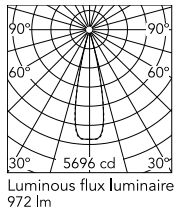

Physical

Colour	Black/Steel
Trim	No
Orientation	Fixed
Net weight (kg)	0.34
Package height (mm)	16
Package width (mm)	14
Package length (mm)	21
IP internal	20
IP external	55

Download

Mounting instructions [↓ PDF](#)

Schematic light drawing

h(m)	E(lx)	D(m)
1	5684	0.44
2	1421	0.88
3	632	1.32
4	355	1.76
5	227	2.20

Photometric

Lighting type	Direct
Light distribution	Symmetric
CCT (K)	2700
CRI>	90
LED Life / Failure Ratio	L80B10 > 50.000h (Tc=85°C)
Beam angle C0-180 (°)	25
Beam angle C90-270 (°)	25
Extreme cut off	No
UGR _L	<10