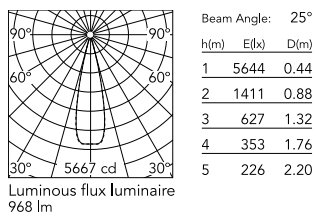

Physical

Colour	White/Bronze
Trim	No
Orientation	Fixed
Net weight (kg)	0.34
Package height (mm)	16
Package width (mm)	14
Package length (mm)	21
IP internal	20
IP external	55

Download

[Mounting instructions](#)  PDF

Schematic light drawing

Photometric

Lighting type	Direct
Light distribution	Symmetric
CCT (K)	2700
CRI>	90
LED Life / Failure Ratio	L80B10 > 50.000h (Tc=85°C)
Beam angle C0-180 (°)	25
Beam angle C90-270 (°)	25
Extreme cut off	No
UGR _L	<10