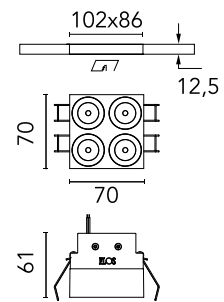

FLOS

05.0652.40C White/Bronze

Light Shadow Fixed No Trim 4 Spots Square Optic Medium

Designed by FLOS Architectural, 2022

968lm - 2700K - CRI> 90 - Beam° 25

Recessed integrated luminaire with 4 LED lighting spots. Remote power supply included (220-240V). It requires a pre-installation frame, to be ordered separately.

Are you a professional and your project needs consulting and support?

[BOOK AN APPOINTMENT](#)

Main specifications

Mounting	Ceiling recessed
Environments	Indoor dry location
Light source type	LED
Light sources included	Yes
LED type	Power LED
Number of lamps	1
System power (W)	10.8
Source flux (lm)	1169
Lumen Output (lm)	968
Efficacy (lm/W)	89

Physical

Colour	White/Bronze
Trim	No
Orientation	Fixed
Net weight (kg)	0.34
Package height (mm)	16
Package width (mm)	14
Package length (mm)	21
IP internal	20
IP external	55

Download

[Mounting instructions](#)  PDF

Schematic light drawing

Photometric

Lighting type	Direct
Light distribution	Symmetric
CCT (K)	2700
CRI>	90
LED Life / Failure Ratio	L80B10 > 50.000h (Tc=85°C)
Beam angle C0-180 (°)	25
Beam angle C90-270 (°)	25
Extreme cut off	No
UGR _L	<10