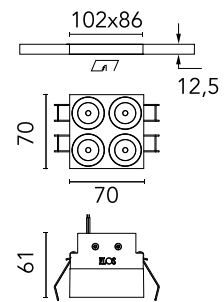

FLOS

05.0652.14C Black/Bronze

Light Shadow Fixed No Trim 4 Spots Square Optic Medium

Designed by FLOS Architectural, 2022

968lm - 2700K - CRI> 90 - Beam° 25

Recessed integrated luminaire with 4 LED lighting spots. Remote power supply included (220-240V). It requires a pre-installation frame, to be ordered separately.

Are you a professional and your project needs consulting and support?

[BOOK AN APPOINTMENT](#)

Main specifications

Mounting	Ceiling recessed
Environments	Indoor dry location
Light source type	LED
Light sources included	Yes
LED type	Power LED
Number of lamps	1
System power (W)	10.8
Source flux (lm)	1169
Lumen Output (lm)	968
Efficacy (lm/W)	89

Physical

Colour	Black/Bronze
Trim	No
Orientation	Fixed
Net weight (kg)	0.34
Package height (mm)	16
Package width (mm)	14
Package length (mm)	21
IP internal	20
IP external	55

Download

Mounting instructions [↓ PDF](#)

Schematic light drawing

h(m)	E(lx)	D(m)
1	5644	0.44
2	1411	0.88
3	627	1.32
4	353	1.76
5	226	2.20

Photometric

Lighting type	Direct
Light distribution	Symmetric
CCT (K)	2700
CRI>	90
LED Life / Failure Ratio	L80B10 > 50.000h (Tc=85°C)
Beam angle C0-180 (°)	25
Beam angle C90-270 (°)	25
Extreme cut off	No
UGR _L	<10