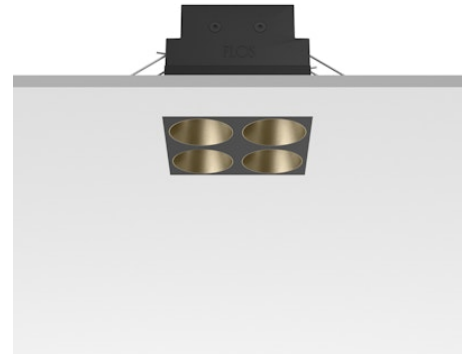

FLOS

05.0652.14C Black/Bronze

Light Shadow Fixed No Trim 4 Spots Square Optic Medium

Designed by FLOS Architectural, 2022

968lm - 2700K - CRI> 90 - Beam° 25

Recessed integrated luminaire with 4 LED lighting spots. Remote power supply included (220-240V). It requires a pre-installation frame, to be ordered separately.

Are you a professional and your project needs consulting and support?

[BOOK AN APPOINTMENT](#)

Main specifications

Mounting	Ceiling recessed
Environments	Indoor dry location
Light source type	LED
Light sources included	Yes
LED type	Power LED
Number of lamps	1
System power (W)	10.8
Source flux (lm)	1169
Lumen Output (lm)	968
Efficacy (lm/W)	89

Physical

Colour	Black/Bronze
Trim	No
Orientation	Fixed
Net weight (kg)	0.34
Package height (mm)	16
Package width (mm)	14
Package length (mm)	21
IP internal	20
IP external	55

Download

Mounting instructions [↓ PDF](#)