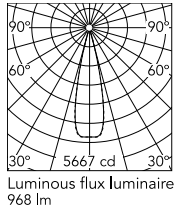

Physical

Colour	Black/Bronze
Trim	No
Orientation	Fixed
Net weight (kg)	0.34
Package height (mm)	16
Package width (mm)	14
Package length (mm)	21
IP internal	20
IP external	55

Download

Mounting instructions [↓ PDF](#)

Schematic light drawing

h(m)	E(lx)	D(m)
1	5644	0.44
2	1411	0.88
3	627	1.32
4	353	1.76
5	226	2.20

Photometric

Lighting type	Direct
Light distribution	Symmetric
CCT (K)	2700
CRI>	90
LED Life / Failure Ratio	L80B10 > 50.000h (Tc=85°C)
Beam angle C0-180 (°)	25
Beam angle C90-270 (°)	25
Extreme cut off	No
UGR _L	<10