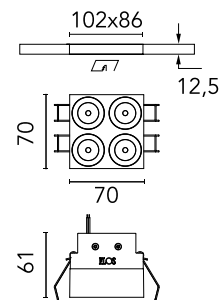

## Light Shadow Fixed No Trim 4 Spots Square Optic Medium

Designed by FLOS Architectural, 2022

958lm - 2700K - CRI> 90 - Beam° 24

Recessed integrated luminaire with 4 LED lighting spots. Remote power supply included (220-240V). It requires a pre-installation frame, to be ordered separately.

### Physical

Colour	White/Black
Trim	No
Orientation	Fixed
Net weight (kg)	0.34
Package height (mm)	16
Package width (mm)	14
Package length (mm)	21
IP internal	20
IP external	55