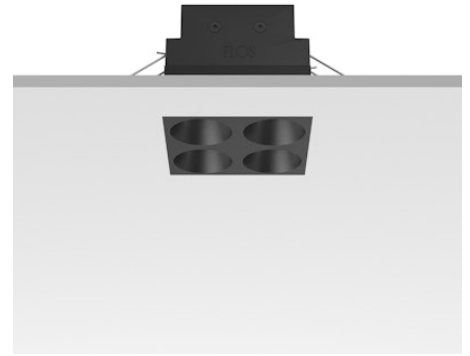

FLOS

05.0651.14C Black/Black

Light Shadow Fixed No Trim 4 Spots Square Optic Medium

Designed by FLOS Architectural, 2022

958lm - 2700K - CRI> 90 - Beam° 24

Recessed integrated luminaire with 4 LED lighting spots. Remote power supply included (220-240V). It requires a pre-installation frame, to be ordered separately.

Are you a professional and your project needs consulting and support?

[BOOK AN APPOINTMENT](#)

Main specifications

Mounting	Ceiling recessed
Environments	Indoor dry location
Light source type	LED
Light sources included	Yes
LED type	Power LED
Number of lamps	1
System power (W)	10.8
Source flux (lm)	1169
Lumen Output (lm)	958
Efficacy (lm/W)	88

Physical

Colour	Black/Black
Trim	No
Orientation	Fixed
Net weight (kg)	0.34
Package height (mm)	16
Package width (mm)	14
Package length (mm)	21
IP internal	20
IP external	55

Download

Mounting instructions [↓ PDF](#)