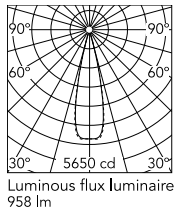

Physical

Colour	Black/Black
Trim	No
Orientation	Fixed
Net weight (kg)	0.34
Package height (mm)	16
Package width (mm)	14
Package length (mm)	21
IP internal	20
IP external	55

Download

Mounting instructions [↓ PDF](#)

Schematic light drawing

h(m)	E(lx)	D(m)
1	5623	0.43
2	1406	0.87
3	625	1.30
4	351	1.74
5	225	2.17

Photometric

Lighting type	Direct
Light distribution	Symmetric
CCT (K)	2700
CRI>	90
LED Life / Failure Ratio	L80B10 > 50.000h (Tc=85°C)
Beam angle C0-180 (°)	24
Beam angle C90-270 (°)	25
Extreme cut off	No
UGR _L	<10