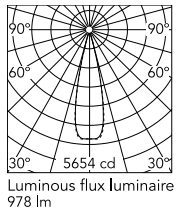

Physical

Colour	White/White
Trim	No
Orientation	Fixed
Net weight (kg)	0.34
Package height (mm)	16
Package width (mm)	14
Package length (mm)	21
IP internal	20
IP external	55

Download

Mounting instructions [↓ PDF](#)

Schematic light drawing

h(m)	E(lx)	D(m)
1	5628	0.44
2	1407	0.88
3	625	1.31
4	352	1.75
5	225	2.19

Photometric

Lighting type	Direct
Light distribution	Symmetric
CCT (K)	2700
CRI>	90
LED Life / Failure Ratio	L80B10 > 50.000h (Tc=85°C)
Beam angle C0-180 (°)	25
Beam angle C90-270 (°)	25
Extreme cut off	No
UGR _L	<10