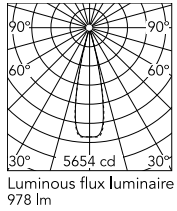

### Physical

Colour	Black/White
Trim	No
Orientation	Fixed
Net weight (kg)	0.34
Package height (mm)	16
Package width (mm)	14
Package length (mm)	21
IP internal	20
IP external	55

### Technical Drawings

2D [↓ ZIP](#)

3D [↓ ZIP](#)

## Schematic light drawing

h(m)	E(lx)	D(m)
1	5628	0.44
2	1407	0.88
3	625	1.31
4	352	1.75
5	225	2.19