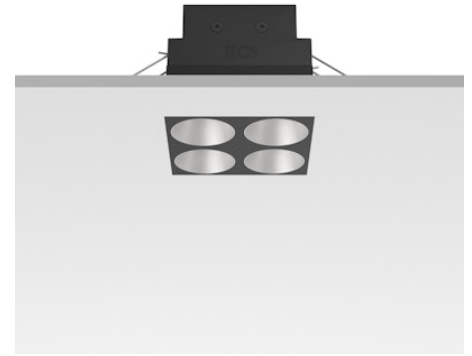

## Light Shadow Fixed No Trim 4 Spots Square Optic Medium

Designed by FLOS Architectural, 2022

978lm - 2700K - CRI> 90 - Beam° 25

Recessed integrated luminaire with 4 LED lighting spots. Remote power supply included (220-240V). It requires a pre-installation frame, to be ordered separately.

### Main specifications

Mounting	Ceiling recessed
Environments	Indoor dry location
Light source type	LED
Light sources included	Yes
LED type	Power LED
Number of lamps	1
System power (W)	10.8
Source flux (lm)	1169
Lumen Output (lm)	978
Efficacy (lm/W)	90