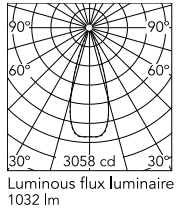

Physical

Colour	Black/Bronze
Trim	No
Orientation	Fixed
Net weight (kg)	0.34
Package height (mm)	16
Package width (mm)	14
Package length (mm)	21
IP internal	20
IP external	55

Download

Mounting instructions [↓ PDF](#)

Schematic light drawing

h(m)	E(lx)	D(m)
1	3042	0.63
2	761	1.26
3	338	1.89
4	190	2.52
5	122	3.15

Photometric

Lighting type	Direct
Light distribution	Symmetric
CCT (K)	3000
CRI>	90
LED Life / Failure Ratio	L80B10 > 50.000h (Tc=85°C)
Beam angle C0-180 (°)	35
Beam angle C90-270 (°)	35
Extreme cut off	No
UGR _L	<10