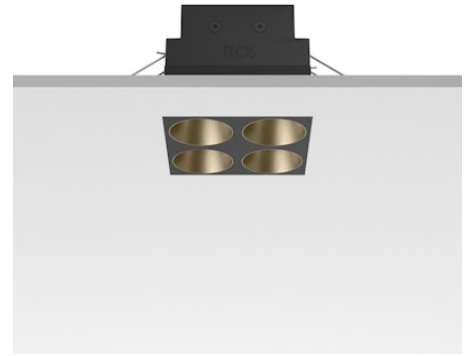

FLOS

05.0667.14C Black/Bronze

Light Shadow Fixed No Trim 4 Spots Square Optic Flood

Designed by FLOS Architectural, 2022

1032lm - 3000K - CRI> 90 - Beam° 35

Recessed integrated luminaire with 4 LED lighting spots. Remote power supply included (220-240V). It requires a pre-installation frame, to be ordered separately.

Are you a professional and your project needs consulting and support?

[BOOK AN APPOINTMENT](#)

Main specifications

Mounting	Ceiling recessed
Environments	Indoor dry location
Light source type	LED
Light sources included	Yes
LED type	Power LED
Number of lamps	1
System power (W)	10.8
Source flux (lm)	1281
Lumen Output (lm)	1032
Efficacy (lm/W)	95

Physical

Colour	Black/Bronze
Trim	No
Orientation	Fixed
Net weight (kg)	0.34
Package height (mm)	16
Package width (mm)	14
Package length (mm)	21
IP internal	20
IP external	55

Download

Mounting instructions [↓ PDF](#)

Schematic light drawing

h(m)	E(lx)	D(m)
1	3042	0.63
2	761	1.26
3	338	1.89
4	190	2.52
5	122	3.15

Photometric

Lighting type	Direct
Light distribution	Symmetric
CCT (K)	3000
CRI>	90
LED Life / Failure Ratio	L80B10 > 50.000h (Tc=85°C)
Beam angle C0-180 (°)	35
Beam angle C90-270 (°)	35
Extreme cut off	No
UGR _L	<10