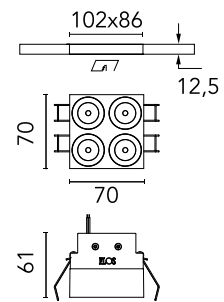

FLOS

05.0667.14C Black/Bronze

Light Shadow Fixed No Trim 4 Spots Square Optic Flood

Designed by FLOS Architectural, 2022

1032lm - 3000K - CRI> 90 - Beam° 35

Recessed integrated luminaire with 4 LED lighting spots. Remote power supply included (220-240V). It requires a pre-installation frame, to be ordered separately.

Are you a professional and your project needs consulting and support?

[BOOK AN APPOINTMENT](#)

Main specifications

Mounting	Ceiling recessed
Environments	Indoor dry location
Light source type	LED
Light sources included	Yes
LED type	Power LED
Number of lamps	1
System power (W)	10.8
Source flux (lm)	1281
Lumen Output (lm)	1032
Efficacy (lm/W)	95

Physical

Colour	Black/Bronze
Trim	No
Orientation	Fixed
Net weight (kg)	0.34
Package height (mm)	16
Package width (mm)	14
Package length (mm)	21
IP internal	20
IP external	55

Download

Mounting instructions [↓ PDF](#)

Schematic light drawing

h(m)	E(lx)	D(m)
1	3042	0.63
2	761	1.26
3	338	1.89
4	190	2.52
5	122	3.15

Photometric

Lighting type	Direct
Light distribution	Symmetric
CCT (K)	3000
CRI>	90
LED Life / Failure Ratio	L80B10 > 50.000h (Tc=85°C)
Beam angle C0-180 (°)	35
Beam angle C90-270 (°)	35
Extreme cut off	No
UGR _L	<10