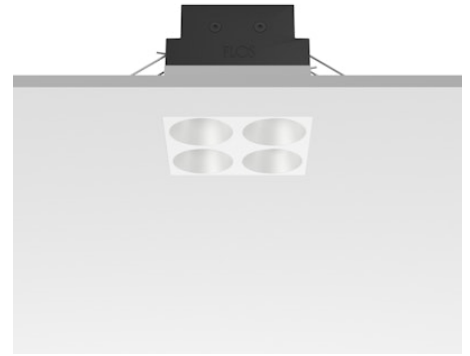

# FLOS

05.0665.40C White/White

## Light Shadow Fixed No Trim 4 Spots Square Optic Flood

Designed by FLOS Architectural, 2022

1054lm - 3000K - CRI> 90 - Beam° 35

Recessed integrated luminaire with 4 LED lighting spots. Remote power supply included (220-240V). It requires a pre-installation frame, to be ordered separately.

### Main specifications

Mounting	Ceiling recessed
Environments	Indoor dry location
Light source type	LED
Light sources included	Yes
LED type	Power LED
Number of lamps	1
System power (W)	10.8
Source flux (lm)	1281
Lumen Output (lm)	1054
Efficacy (lm/W)	97