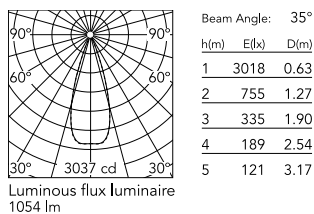

Schematic light drawing

Photometric

Lighting type	Direct
Light distribution	Symmetric
CCT (K)	3000
CRI>	90
LED Life / Failure Ratio	L80B10 > 50.000h (Tc=85°C)
Beam angle C0-180 (°)	35
Beam angle C90-270 (°)	35
Extreme cut off	No
UGR_L	<10

Electrical

Insulation class	II
Frequency (Hz)	50/60
Main voltage (Vac)	220-240
LED current (mA)	900
Power supply	Remote included
Dimmable	No
Power supply type	Non Dimmable