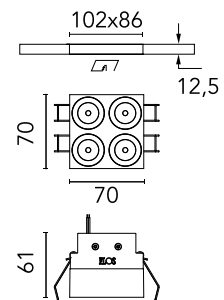

Are you a professional and your project needs consulting and support?

[BOOK AN APPOINTMENT](#)

Main specifications

Mounting	Ceiling recessed
Environments	Indoor dry location
Light source type	LED
Light sources included	Yes
LED type	Power LED
Number of lamps	1
System power (W)	10.8
Source flux (lm)	1281
Lumen Output (lm)	1054
Efficacy (lm/W)	97

Physical

Colour	White/White
Trim	No
Orientation	Fixed
Net weight (kg)	0.34
Package height (mm)	16
Package width (mm)	14
Package length (mm)	21
IP internal	20
IP external	55

Download

Mounting instructions [↓ PDF](#)

Photometric Files

LDT / IES [↓ ZIP](#)

Technical Drawings

2D [↓ ZIP](#)

3D [↓ ZIP](#)