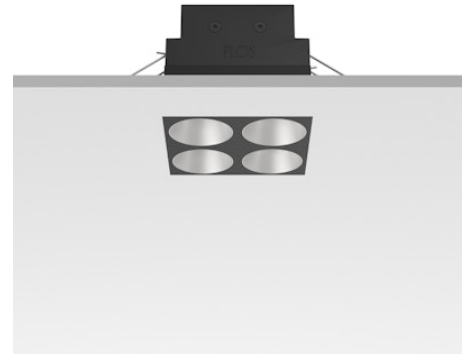

FLOS

05.0665.14C Black/White

Light Shadow Fixed No Trim 4 Spots Square Optic Flood

Designed by FLOS Architectural, 2022

1054lm - 3000K - CRI> 90 - Beam° 35

Recessed integrated luminaire with 4 LED lighting spots. Remote power supply included (220-240V). It requires a pre-installation frame, to be ordered separately.

Are you a professional and your project needs consulting and support?

[BOOK AN APPOINTMENT](#)

Main specifications

Mounting	Ceiling recessed
Environments	Indoor dry location
Light source type	LED
Light sources included	Yes
LED type	Power LED
Number of lamps	1
System power (W)	10.8
Source flux (lm)	1281
Lumen Output (lm)	1054
Efficacy (lm/W)	97

Physical

Colour	Black/White
Trim	No
Orientation	Fixed
Net weight (kg)	0.34
Package height (mm)	16
Package width (mm)	14
Package length (mm)	21
IP internal	20
IP external	55

Download

Mounting instructions [↓ PDF](#)