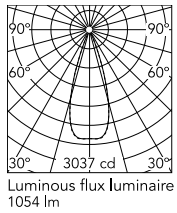

Physical

Colour	Black/White
Trim	No
Orientation	Fixed
Net weight (kg)	0.34
Package height (mm)	16
Package width (mm)	14
Package length (mm)	21
IP internal	20
IP external	55

Download

Mounting instructions [↓ PDF](#)

Schematic light drawing

h(m)	E(lx)	D(m)
1	3018	0.63
2	755	1.27
3	335	1.90
4	189	2.54
5	121	3.17

Photometric

Lighting type	Direct
Light distribution	Symmetric
CCT (K)	3000
CRI>	90
LED Life / Failure Ratio	L80B10 > 50.000h (Tc=85°C)
Beam angle C0-180 (°)	35
Beam angle C90-270 (°)	35
Extreme cut off	No
UGR _L	<10