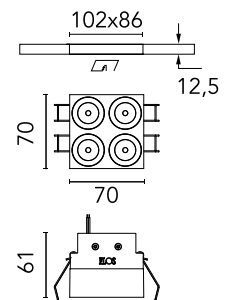

Are you a professional and your project needs consulting and support?

[BOOK AN APPOINTMENT](#)

Main specifications

Mounting	Ceiling recessed
Environments	Indoor dry location
Light source type	LED
Light sources included	Yes
LED type	Power LED
Number of lamps	1
System power (W)	10.8
Source flux (lm)	1281
Lumen Output (lm)	1054
Efficacy (lm/W)	97

Physical

Colour	Black/White
Trim	No
Orientation	Fixed
Net weight (kg)	0.34
Package height (mm)	16
Package width (mm)	14
Package length (mm)	21
IP internal	20
IP external	55

Download

Mounting instructions [↓ PDF](#)

Photometric Files

LDT / IES [↓ ZIP](#)

Technical Drawings

2D [↓ ZIP](#)

3D [↓ ZIP](#)