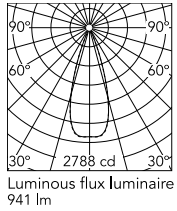

### Physical

Colour	Black/Bronze
Trim	No
Orientation	Fixed
Net weight (kg)	0.34
Package height (mm)	16
Package width (mm)	14
Package length (mm)	21
IP internal	20
IP external	55

### Technical Drawings

2D [↓ ZIP](#)

3D [↓ ZIP](#)

## Schematic light drawing

h(m)	E(lx)	D(m)
1	2774	0.63
2	694	1.26
3	308	1.89
4	173	2.52
5	111	3.15