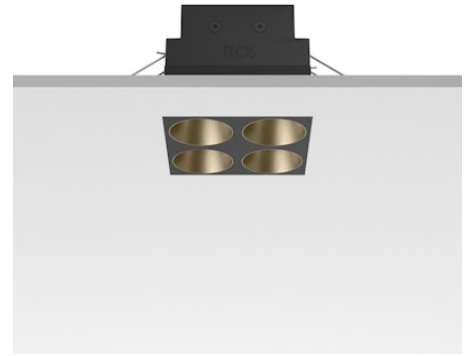

# FLOS

05.0662.14C Black/Bronze

## Light Shadow Fixed No Trim 4 Spots Square Optic Flood

Designed by FLOS Architectural, 2022

941lm - 2700K - CRI> 90 - Beam° 35

Recessed integrated luminaire with 4 LED lighting spots. Remote power supply included (220-240V). It requires a pre-installation frame, to be ordered separately.

### Main specifications

Mounting	Ceiling recessed
Environments	Indoor dry location
Light source type	LED
Light sources included	Yes
LED type	Power LED
Number of lamps	1
System power (W)	10.8
Source flux (lm)	1169
Lumen Output (lm)	941
Efficacy (lm/W)	87