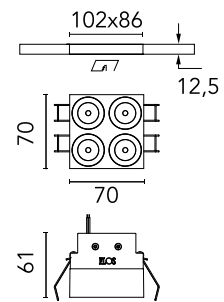

## Light Shadow Fixed No Trim 4 Spots Square Optic Flood

Designed by FLOS Architectural, 2022

941lm - 2700K - CRI> 90 - Beam° 35

Recessed integrated luminaire with 4 LED lighting spots. Remote power supply included (220-240V). It requires a pre-installation frame, to be ordered separately.

### Physical

Colour	Black/Bronze
Trim	No
Orientation	Fixed
Net weight (kg)	0.34
Package height (mm)	16
Package width (mm)	14
Package length (mm)	21
IP internal	20
IP external	55

## Schematic light drawing

h(m)	E(lx)	D(m)
1	2774	0.63
2	694	1.26
3	308	1.89
4	173	2.52
5	111	3.15