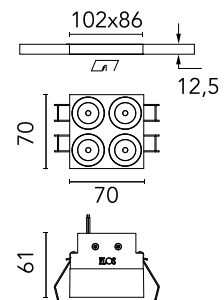

FLOS

05.0661.40C White/Black

Light Shadow Fixed No Trim 4 Spots Square Optic Flood

Designed by FLOS Architectural, 2022

938lm - 2700K - CRI> 90 - Beam° 35

Recessed integrated luminaire with 4 LED lighting spots. Remote power supply included (220-240V). It requires a pre-installation frame, to be ordered separately.

Are you a professional and your project needs consulting and support?

BOOK AN APPOINTMENT

Main specifications

Mounting	Ceiling recessed
Environments	Indoor dry location
Light source type	LED
Light sources included	Yes
LED type	Power LED
Number of lamps	1
System power (W)	10.8
Source flux (lm)	1169
Lumen Output (lm)	938
Efficacy (lm/W)	86

Physical

Colour	White/Black
Trim	No
Orientation	Fixed
Net weight (kg)	0.34
Package height (mm)	16
Package width (mm)	14
Package length (mm)	21
IP internal	20
IP external	55

Download

Mounting instructions [↓ PDF](#)

Schematic light drawing

h(m)	E(lx)	D(m)
1	2768	0.63
2	692	1.27
3	308	1.90
4	173	2.54
5	111	3.17

Photometric

Lighting type	Direct
Light distribution	Symmetric
CCT (K)	2700
CRI>	90
LED Life / Failure Ratio	L80B10 > 50.000h (Tc=85°C)
Beam angle C0-180 (°)	35
Beam angle C90-270 (°)	35
Extreme cut off	No
UGR _L	<10