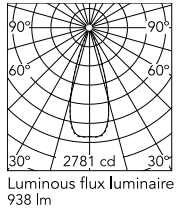

Physical

Colour	White/Black
Trim	No
Orientation	Fixed
Net weight (kg)	0.34
Package height (mm)	16
Package width (mm)	14
Package length (mm)	21
IP internal	20
IP external	55

Download

Mounting instructions [↓ PDF](#)

Schematic light drawing

h(m)	E(lx)	D(m)
1	2768	0.63
2	692	1.27
3	308	1.90
4	173	2.54
5	111	3.17

Photometric

Lighting type	Direct
Light distribution	Symmetric
CCT (K)	2700
CRI>	90
LED Life / Failure Ratio	L80B10 > 50.000h (Tc=85°C)
Beam angle C0-180 (°)	35
Beam angle C90-270 (°)	35
Extreme cut off	No
UGR _L	<10