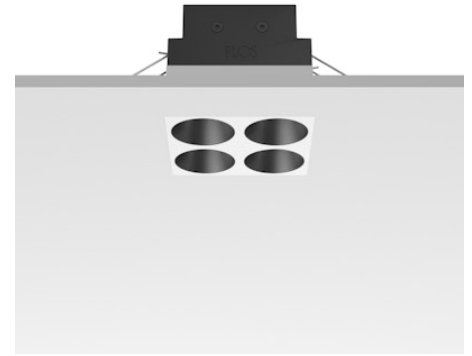

FLOS

05.0661.40C White/Black

Light Shadow Fixed No Trim 4 Spots Square Optic Flood

Designed by FLOS Architectural, 2022

938lm - 2700K - CRI> 90 - Beam° 35

Recessed integrated luminaire with 4 LED lighting spots. Remote power supply included (220-240V). It requires a pre-installation frame, to be ordered separately.

Are you a professional and your project needs consulting and support?

BOOK AN APPOINTMENT

Main specifications

Mounting	Ceiling recessed
Environments	Indoor dry location
Light source type	LED
Light sources included	Yes
LED type	Power LED
Number of lamps	1
System power (W)	10.8
Source flux (lm)	1169
Lumen Output (lm)	938
Efficacy (lm/W)	86

Physical

Colour	White/Black
Trim	No
Orientation	Fixed
Net weight (kg)	0.34
Package height (mm)	16
Package width (mm)	14
Package length (mm)	21
IP internal	20
IP external	55

Download

Mounting instructions [↓ PDF](#)