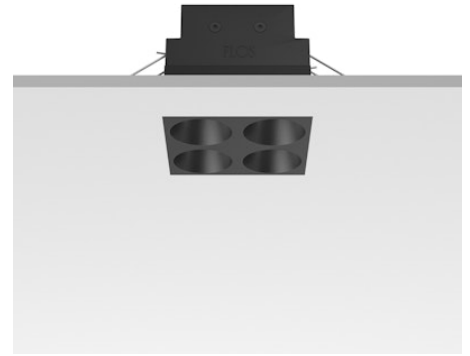

FLOS

05.0661.14C Black/Black

Light Shadow Fixed No Trim 4 Spots Square Optic Flood

Designed by FLOS Architectural, 2022

938lm - 2700K - CRI> 90 - Beam° 35

Recessed integrated luminaire with 4 LED lighting spots. Remote power supply included (220-240V). It requires a pre-installation frame, to be ordered separately.

Are you a professional and your project needs consulting and support?

BOOK AN APPOINTMENT

Main specifications

Mounting	Ceiling recessed
Environments	Indoor dry location
Light source type	LED
Light sources included	Yes
LED type	Power LED
Number of lamps	1
System power (W)	10.8
Source flux (lm)	1169
Lumen Output (lm)	938
Efficacy (lm/W)	86

Physical

Colour	Black/Black
Trim	No
Orientation	Fixed
Net weight (kg)	0.34
Package height (mm)	16
Package width (mm)	14
Package length (mm)	21
IP internal	20
IP external	55

Download

Mounting instructions [↓ PDF](#)