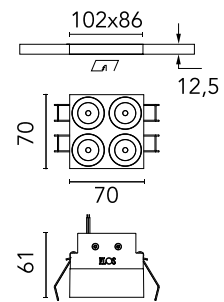

FLOS

05.0661.14C Black/Black

Light Shadow Fixed No Trim 4 Spots Square Optic Flood

Designed by FLOS Architectural, 2022

938lm - 2700K - CRI> 90 - Beam° 35

Recessed integrated luminaire with 4 LED lighting spots. Remote power supply included (220-240V). It requires a pre-installation frame, to be ordered separately.

Are you a professional and your project needs consulting and support?

BOOK AN APPOINTMENT

Main specifications

Mounting	Ceiling recessed
Environments	Indoor dry location
Light source type	LED
Light sources included	Yes
LED type	Power LED
Number of lamps	1
System power (W)	10.8
Source flux (lm)	1169
Lumen Output (lm)	938
Efficacy (lm/W)	86

Physical

Colour	Black/Black
Trim	No
Orientation	Fixed
Net weight (kg)	0.34
Package height (mm)	16
Package width (mm)	14
Package length (mm)	21
IP internal	20
IP external	55

Download

Mounting instructions [↓ PDF](#)

Schematic light drawing

h(m)	E(lx)	D(m)
1	2768	0.63
2	692	1.27
3	308	1.90
4	173	2.54
5	111	3.17

Photometric

Lighting type	Direct
Light distribution	Symmetric
CCT (K)	2700
CRI>	90
LED Life / Failure Ratio	L80B10 > 50.000h (Tc=85°C)
Beam angle C0-180 (°)	35
Beam angle C90-270 (°)	35
Extreme cut off	No
UGR _L	<10