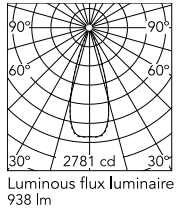

Physical

Colour	Black/Black
Trim	No
Orientation	Fixed
Net weight (kg)	0.34
Package height (mm)	16
Package width (mm)	14
Package length (mm)	21
IP internal	20
IP external	55

Download

Mounting instructions [↓ PDF](#)

Schematic light drawing

h(m)	E(lx)	D(m)
1	2768	0.63
2	692	1.27
3	308	1.90
4	173	2.54
5	111	3.17

Photometric

Lighting type	Direct
Light distribution	Symmetric
CCT (K)	2700
CRI>	90
LED Life / Failure Ratio	L80B10 > 50.000h (Tc=85°C)
Beam angle C0-180 (°)	35
Beam angle C90-270 (°)	35
Extreme cut off	No
UGR _L	<10