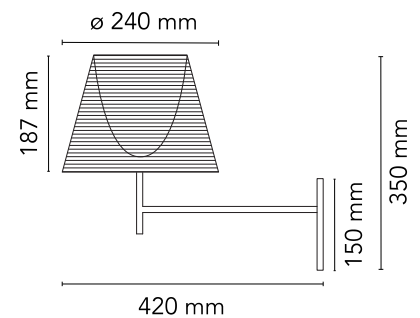

FLOS

F6307046 Aluminized Bronze

KTribe Wall

Designed by Philippe Starck, 2007

Halogen - 70W

Wall mounted fixture providing diffused lighting; a switch located near the diffuser allows for 4-level light adjustment via a "remote" dimmer. Cover rose in die-cast, polished and chrome-plated Zamak alloy. Arm and diffuser support in polished aluminum tube. Injectionmolded PC (polycarbonate) inner diffuser opal color. Outer diffusers in transparent or fumée PMMA (polymethylmethacrylate) and silver or bronze on the inner surface, by vacuum aluminum coating. Injection-molded PC (polycarbonate) upper ring, completely transparent, or transparent brown for the outer bronze diffuser.

Are you a professional and your project needs consulting and support?

[BOOK AN APPOINTMENT](#)

Main specifications

EAN	8059607006214
Mounting	Wall
Environments	Indoor dry location
Light source type	Bulb
Light sources included	No
Lamp category	Halogen
Lamp holders	E27
Ilcos	HSGS
Number of lamps	1
Power (W)	70

Physical

Colour	Aluminized Bronze
Length (mm)	240
Net weight (kg)	2.07
Package volume (m3)	0.05
IP internal	20

Download

Mounting instructions [↓ PDF](#)

Photometric Files

LDT / IES [↓ LDT](#)

Technical Drawings

2D [↓ ZIP](#)

3D [↓ ZIP](#)