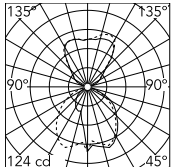

Physical

Colour	Aluminized Bronze
Length (mm)	240
Net weight (kg)	2.07
Package volume (m3)	0.05
IP internal	20

Download

Mounting instructions [↓ PDF](#)

Photometric Files

LDT / IES [↓ LDT](#)

Technical Drawings

2D [↓ ZIP](#)

3D [↓ ZIP](#)

Schematic light drawing

Luminous flux luminaire
1200 lm

Photometric

Lighting type	Direct, Indirect
Light distribution	Symmetric
Extreme cut off	No

Electrical

Insulation class	I
Frequency (Hz)	50/60
Main voltage (Vac)	220-240
Dimmable	Yes
Dimming interface	Dimmer Integrated
Batteries inside	No