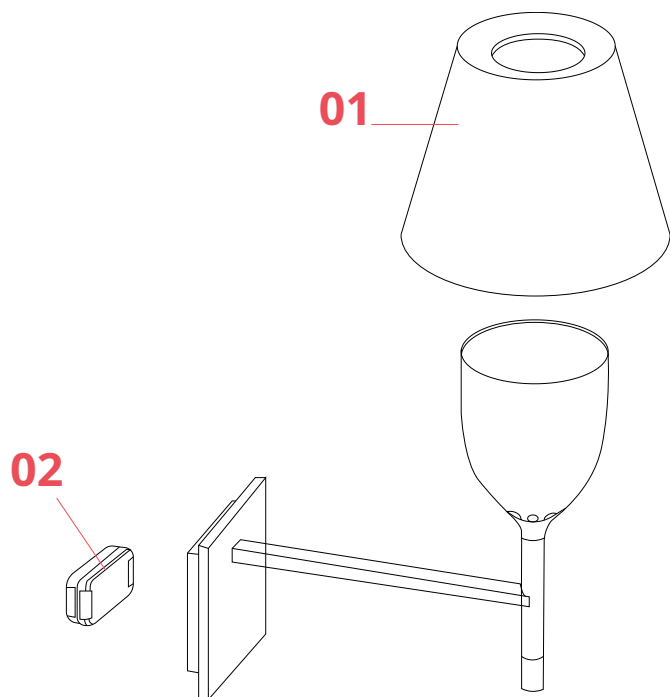

Spare Parts

01.	KTribe Wall & Floor 1 aluminized bronze diffuser assembly	RF6255006
02.	Ktribe Wall Dimmer 220-240V White	RF28737