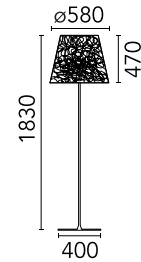

### Main specifications

EAN	8054793604329
Mounting	Floor
Environments	Outdoor wet location
Light source type	Bulb
Light sources included	No
Lamp holders	E27
Ilcos	HSGS
Number of lamps	1

### Physical

Colour	Green Wall
Orientation	Fixed
Length (mm)	580
Net weight (kg)	25.3
Package height (mm)	1830
Package width (mm)	580
Package length (mm)	400
Package volume (m3)	0.42

### Photometric

Lighting type	Direct
Light distribution	Symmetric
Beam angle C0-180 (°)	85
Beam angle C90-270 (°)	85
Extreme cut off	No