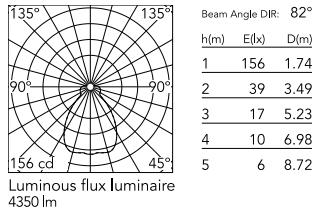

### Physical

Colour	Green Wall
Orientation	Fixed
Length (mm)	580
Net weight (kg)	25.3
Package height (mm)	1830
Package width (mm)	580
Package length (mm)	400
Package volume (m3)	0.42

### Photometric Files

[LDT / IES](#)  ZIP

### Technical Drawings

[2D](#)  ZIP

[3D](#)  ZIP

## Schematic light drawing