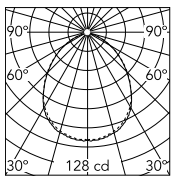

### Physical

Net weight (kg) 0.7

Package height (mm) 400

Package width (mm) 80

Package length (mm) 600

Package volume (m3) 0.02

### Schematic light drawing

Luminous flux luminaire  
285 lm

The above drawing is for illustrative purposes only and refers to product code: F33110WKELVIN\_LED\_GM\_8W-LED