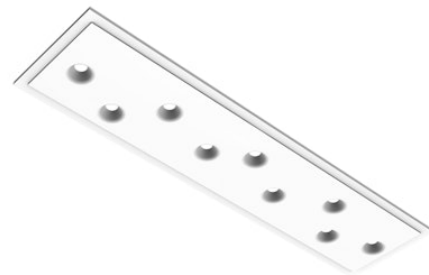

FLOS

SA.5203.5.120 Raw

Juncos Soft Plate 9L

Semi-recessed LED luminaire for indoor applications. Seamless integration in the architectural environment by Soft Architecture technology. Power supply not included.

Are you a professional and your project needs consulting and support?

[BOOK AN APPOINTMENT](#)

Main specifications

Mounting	Ceiling recessed
Environments	Indoor dry location

Physical

Colour	Raw
Trim	No
Orientation	Fixed
Recessed depth (mm)	360
Net weight (kg)	8.7

Photometric

Lighting type	Direct
Light distribution	Symmetric
Extreme cut off	No

Electrical

Emergency	No
-----------	----

Notes

Pre-wired product for serial connection to constant current. Lighting Rods to be ordered separately.