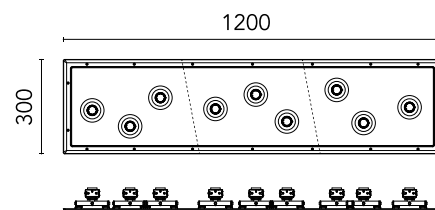

Are you a professional and your project needs consulting and support?

[BOOK AN APPOINTMENT](#)

Main specifications

Mounting	Ceiling recessed
Environments	Indoor dry location

Physical

Colour	Raw
Trim	No
Orientation	Fixed
Recessed depth (mm)	360
Net weight (kg)	8.7