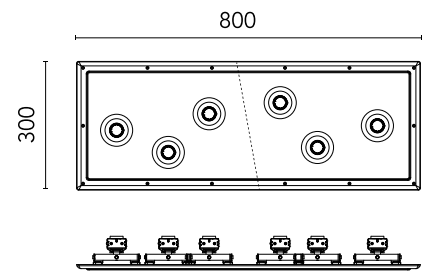

Are you a professional and your project needs consulting and support?

[BOOK AN APPOINTMENT](#)

Main specifications

Mounting	Ceiling recessed
Environments	Indoor dry location

Physical

Colour	Raw
Trim	No
Orientation	Fixed
Recessed depth (mm)	360
Net weight (kg)	5.8