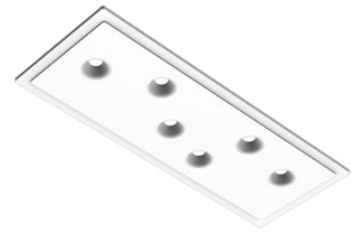

FLOS

SA.5202.5.120 Raw

Juncos Soft Plate 6L

Semi-recessed LED luminaire for indoor applications. Seamless integration in the architectural environment by Soft Architecture technology. Power supply not included.

Are you a professional and your project needs consulting and support?

[BOOK AN APPOINTMENT](#)

Main specifications

Mounting	Ceiling recessed
Environments	Indoor dry location

Physical

Colour	Raw
Trim	No
Orientation	Fixed
Recessed depth (mm)	360
Net weight (kg)	5.8

Photometric

Lighting type	Direct
Light distribution	Symmetric

Electrical

Emergency	No
-----------	----

Notes

Pre-wired product for serial connection to constant current.
Lighting Rods to be ordered separately.