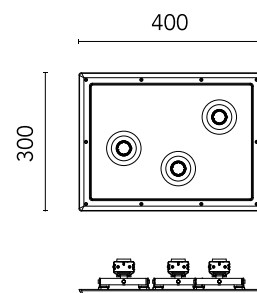

### Physical

Colour	Raw
Trim	No
Orientation	Fixed
Recessed depth (mm)	360
Net weight (kg)	2.9