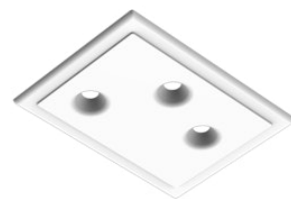

## Juncos Soft Plate 3L

Semi-recessed LED luminaire for indoor applications. Seamless integration in the architectural environment by Soft Architecture technology. Power supply not included.

Are you a professional and your project needs consulting and support?