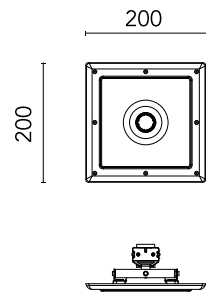

Are you a professional and your project needs consulting and support?

[BOOK AN APPOINTMENT](#)

Main specifications

Mounting	Ceiling recessed
Environments	Indoor dry location

Physical

Colour	Raw
Trim	No
Orientation	Fixed
Recessed depth (mm)	360
Net weight (kg)	0.7