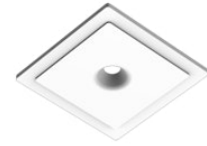

FLOS

SA.5200.5.120 Raw

Juncos Soft Plate 1L

Semi-recessed LED luminaire for indoor applications. Seamless integration in the architectural environment by Soft Architecture technology. Power supply not included.

Are you a professional and your project needs consulting and support?

[BOOK AN APPOINTMENT](#)

Main specifications

Mounting	Ceiling recessed
Environments	Indoor dry location

Physical

Colour	Raw
Trim	No
Orientation	Fixed
Recessed depth (mm)	360
Net weight (kg)	0.7