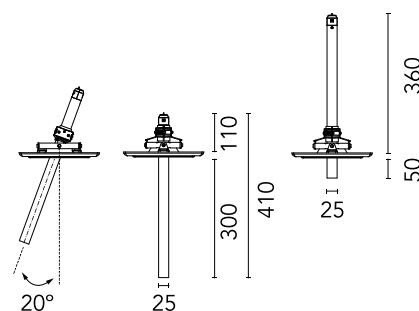

BOOK AN APPOINTMENT

Main specifications

Mounting	Ceiling recessed
Environments	Indoor dry location
LED type	Power LED
Lamp category	LED
Power (W)	2.2
Source flux (lm)	182
Lumen Output (lm)	130

Physical

Colour	Black
Trim	No
Orientation	Adjustable
Rotation (°)	360
Longitudinal tilting (°)	20
Recessed depth (mm)	360
Length (mm)	400
Net weight (kg)	0.19
IP internal	20
IP external	20