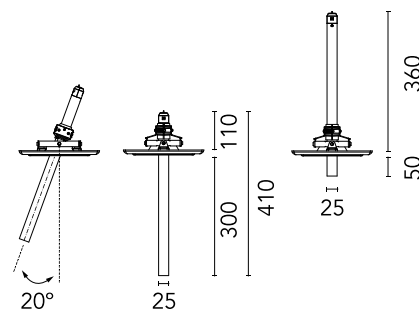

FLOS

08.8596.40A White

Junco 400 mm

Luminaire that offers many possibilities. Can be individually focused and their recessed height is adjustable.

Are you a professional and your project needs consulting and support?

[BOOK AN APPOINTMENT](#)

Main specifications

Mounting	Ceiling recessed
Environments	Indoor dry location
LED type	Power LED
Lamp category	LED
Power (W)	2.2
Source flux (lm)	182
Lumen Output (lm)	130

Physical

Colour	White
Trim	No
Orientation	Adjustable
Rotation (°)	360
Longitudinal tilting (°)	20
Recessed depth (mm)	360
Length (mm)	400
Net weight (kg)	0.19
IP internal	20
IP external	20

Download

[Mounting instructions](#)  PDF