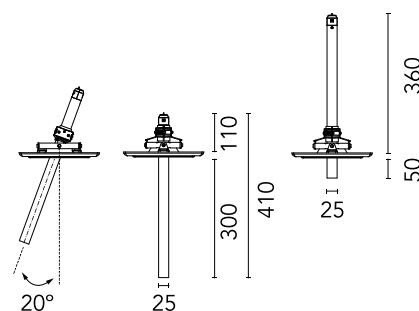

BOOK AN APPOINTMENT

Main specifications

Mounting	Ceiling recessed
Environments	Indoor dry location
LED type	Power LED
Lamp category	LED
Power (W)	2.2
Source flux (lm)	216
Lumen Output (lm)	173

Physical

Colour	Black
Trim	No
Orientation	Adjustable
Rotation (°)	360
Longitudinal tilting (°)	20
Recessed depth (mm)	360
Length (mm)	400
Net weight (kg)	0.19
IP internal	20
IP external	20