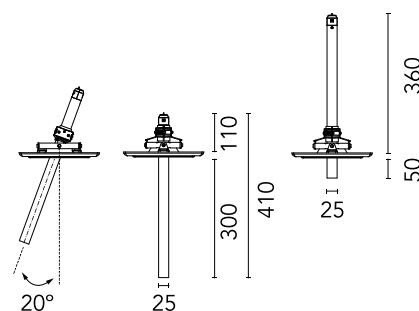

### Main specifications

Mounting	Ceiling recessed
Environments	Indoor dry location
LED type	Power LED
Lamp category	LED
Power (W)	2.2
Source flux (lm)	216
Lumen Output (lm)	173

### Physical

Colour	White
Trim	No
Orientation	Adjustable
Rotation (°)	360
Longitudinal tilting (°)	20
Recessed depth (mm)	360
Length (mm)	400
Net weight (kg)	0.19
IP internal	20
IP external	20