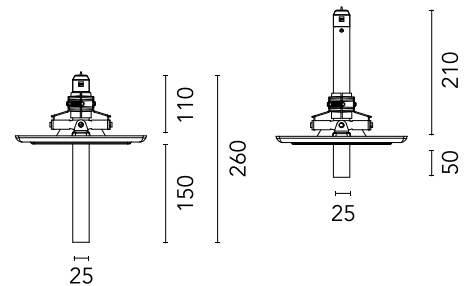

BOOK AN APPOINTMENT

Main specifications

Mounting	Ceiling recessed
Environments	Indoor dry location
LED type	Power LED
Lamp category	LED
Power (W)	2.2
Source flux (lm)	182
Lumen Output (lm)	130

Physical

Colour	Black
Trim	No
Orientation	Adjustable
Rotation (°)	360
Longitudinal tilting (°)	20
Recessed depth (mm)	210
Length (mm)	250
Net weight (kg)	0.13
IP internal	20
IP external	20