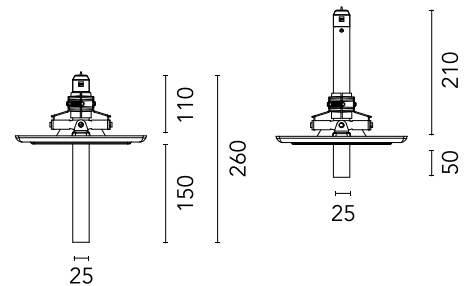

FLOS

08.8595.40A White

Junco 250 mm

Luminaire that offers many possibilities. Can be individually focused and their recessed height is adjustable.

Are you a professional and your project needs consulting and support?

[BOOK AN APPOINTMENT](#)

Main specifications

Mounting	Ceiling recessed
Environments	Indoor dry location
LED type	Power LED
Lamp category	LED
Power (W)	2.2
Source flux (lm)	182
Lumen Output (lm)	130

Physical

Colour	White
Trim	No
Orientation	Adjustable
Rotation (°)	360
Longitudinal tilting (°)	20
Recessed depth (mm)	210
Length (mm)	250
Net weight (kg)	0.13
IP internal	20
IP external	20

Download

[Mounting instructions](#)  PDF