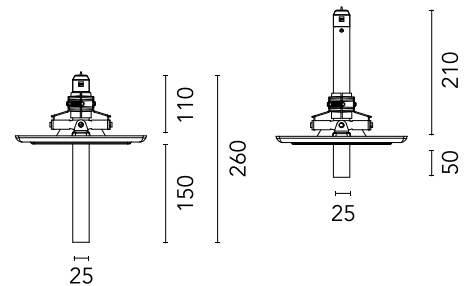

[BOOK AN APPOINTMENT](#)

Main specifications

Mounting	Ceiling recessed
Environments	Indoor dry location
LED type	Power LED
Lamp category	LED
Power (W)	2.2
Source flux (lm)	182
Lumen Output (lm)	130

Physical

Colour	Polished Silver
Trim	No
Orientation	Adjustable
Rotation (°)	360
Longitudinal tilting (°)	20
Recessed depth (mm)	210
Length (mm)	250
Net weight (kg)	0.13
IP internal	20
IP external	20

Download

[Mounting instructions](#)  PDF