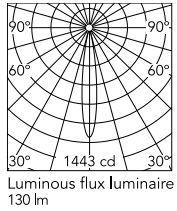

Colour	Polished Silver
Trim	No
Orientation	Adjustable
Rotation (°)	360
Longitudinal tilting (°)	20
Recessed depth (mm)	210
Length (mm)	250
Net weight (kg)	0.13
IP internal	20
IP external	20

Download

[Mounting instructions](#)  PDF

Photometric Files

[LDT / IES](#)  LDT

Technical Drawings

[2D](#)  ZIP

[3D](#)  ZIP

Schematic light drawing

h(m)	E(lx)	D(m)
1	1443	0.27
2	361	0.53
3	160	0.80
4	90	1.07
5	58	1.34

Photometric

Lighting type	Direct
Light distribution	Symmetric
CCT (K)	2700
CRI>	90
Beam angle C0-180 (°)	15
Beam angle C90-270 (°)	15
Extreme cut off	No
UGR _L	<10

Electrical

Forward voltage (V)	3
Power supply	Remote excluded
Dimmable	No
Power supply type	Non Dimmable, Dimmable 1-10V, Dimmable Push
Emergency	No