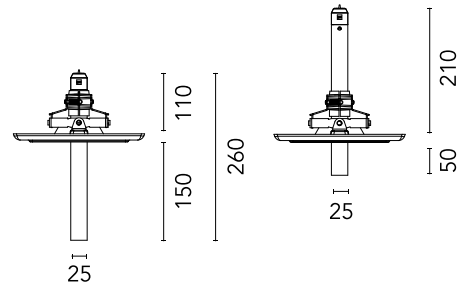

FLOS

08.8590.AAA Black

Junco 250 mm

Luminaire that offers many possibilities. Can be individually focused and their recessed height is adjustable.

Are you a professional and your project needs consulting and support?

BOOK AN APPOINTMENT

Main specifications

Mounting	Ceiling recessed
Environments	Indoor dry location
LED type	Power LED
Lamp category	LED
Power (W)	2.2
Source flux (lm)	216
Lumen Output (lm)	173

Physical

Colour	Black
Trim	No
Orientation	Adjustable
Rotation (°)	360
Longitudinal tilting (°)	20
Recessed depth (mm)	210
Length (mm)	250
Net weight (kg)	0.13
IP internal	20
IP external	20