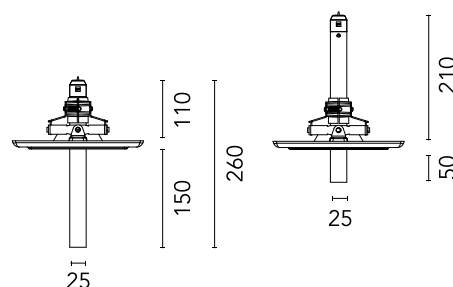

FLOS

08.8590.40A White

Junco 250 mm

Luminaire that offers many possibilities. Can be individually focused and their recessed height is adjustable.

Are you a professional and your project needs consulting and support?

[BOOK AN APPOINTMENT](#)

Main specifications

Mounting	Ceiling recessed
Environments	Indoor dry location
LED type	Power LED
Lamp category	LED
Power (W)	2.2
Source flux (lm)	216
Lumen Output (lm)	173

Physical

Colour	White
Trim	No
Orientation	Adjustable
Rotation (°)	360
Longitudinal tilting (°)	20
Recessed depth (mm)	210
Length (mm)	250
Net weight (kg)	0.13
IP internal	20
IP external	20

Download

[Mounting instructions](#) PDF