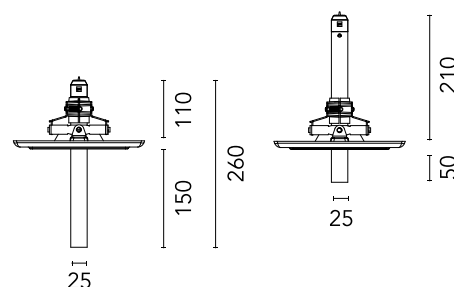

[BOOK AN APPOINTMENT](#)

Main specifications

Mounting	Ceiling recessed
Environments	Indoor dry location
LED type	Power LED
Lamp category	LED
Power (W)	2.2
Source flux (lm)	216
Lumen Output (lm)	173

Physical

Colour	Polished Silver
Trim	No
Orientation	Adjustable
Rotation (°)	360
Longitudinal tilting (°)	20
Recessed depth (mm)	210
Length (mm)	250
Net weight (kg)	0.13
IP internal	20
IP external	20

Download

[Mounting instructions](#)  PDF