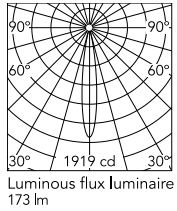

Colour	Polished Silver
Trim	No
Orientation	Adjustable
Rotation (°)	360
Longitudinal tilting (°)	20
Recessed depth (mm)	210
Length (mm)	250
Net weight (kg)	0.13
IP internal	20
IP external	20

Download

[Mounting instructions](#)  PDF

Photometric Files

[LDT / IES](#)  LDT

Technical Drawings

[2D](#)  ZIP

[3D](#)  ZIP

Schematic light drawing

h(m)	E(lx)	D(m)
1	1919	0.27
2	480	0.53
3	213	0.80
4	120	1.07
5	77	1.34

Photometric

Lighting type	Direct
Light distribution	Symmetric
CCT (K)	3000
CRI>	80
Beam angle C0-180 (°)	15
Beam angle C90-270 (°)	15
Extreme cut off	No
UGR _L	<10

Electrical

Forward voltage (V)	3
Power supply	Remote excluded
Dimmable	No
Power supply type	Non Dimmable, Dimmable 1-10V, Dimmable Push
Emergency	No