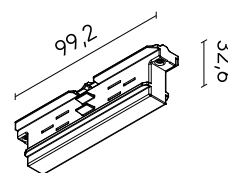

## Intermediate Insulating Connector

Length: 62 - Ceiling recessed

Insulating Connector.

Are you a professional and your project needs consulting and support?

[BOOK AN APPOINTMENT](#)

### Physical

Colour	Black
Trim	No
Recessed depth (mm)	30
Length (mm)	62
Net weight (kg)	0.03
IP internal	20