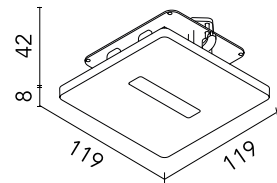

### Physical

Net weight (kg)	0.2
Package height (mm)	157
Package width (mm)	210
Package length (mm)	135
IP internal	20